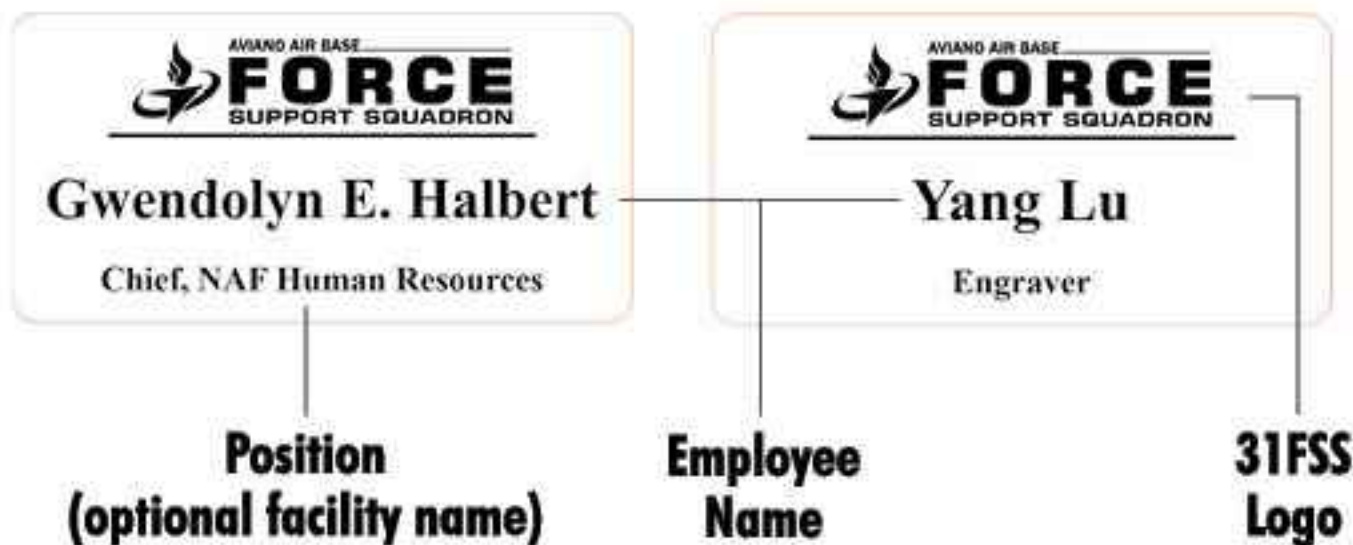

Plates: **Name Tags**

31FSS Name Tags, 3 x 1.5 in, Navy Blue Gravo

SDC 0207

Official 31FSS Name tags, recommended for all 31FSS employees and facilities.

name tags are priced based on the number of name tags ordered (to save material and cost) + $1 per name tag for magnet attachment

1 name tag: $4, 2 name tags: $8, 4 name tags: $14, 6 name tags: $17.50, 8 name tags: $28, 10 name tags: $25, 12 name tags: $35, 14 name tags: $42, 50 name tags: $72

Note: P-card purchases of name tags are priced differently. Inquire at our shop for more details.

Note: Name tags are available in custom colors and designs for non-31FSS facilities.