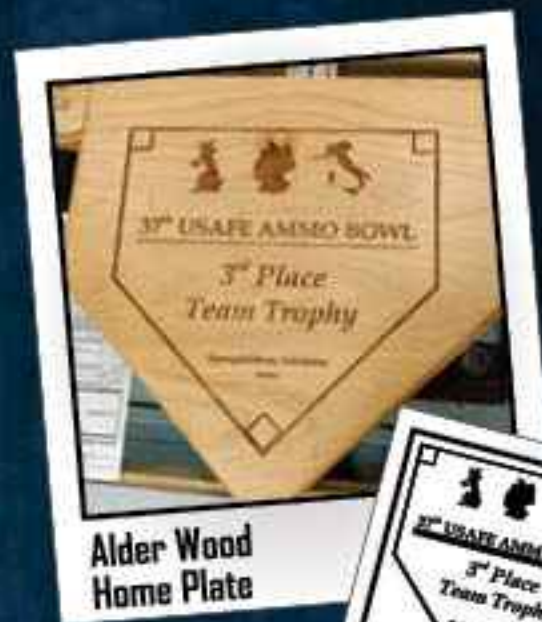

Alder Wood Home Plate